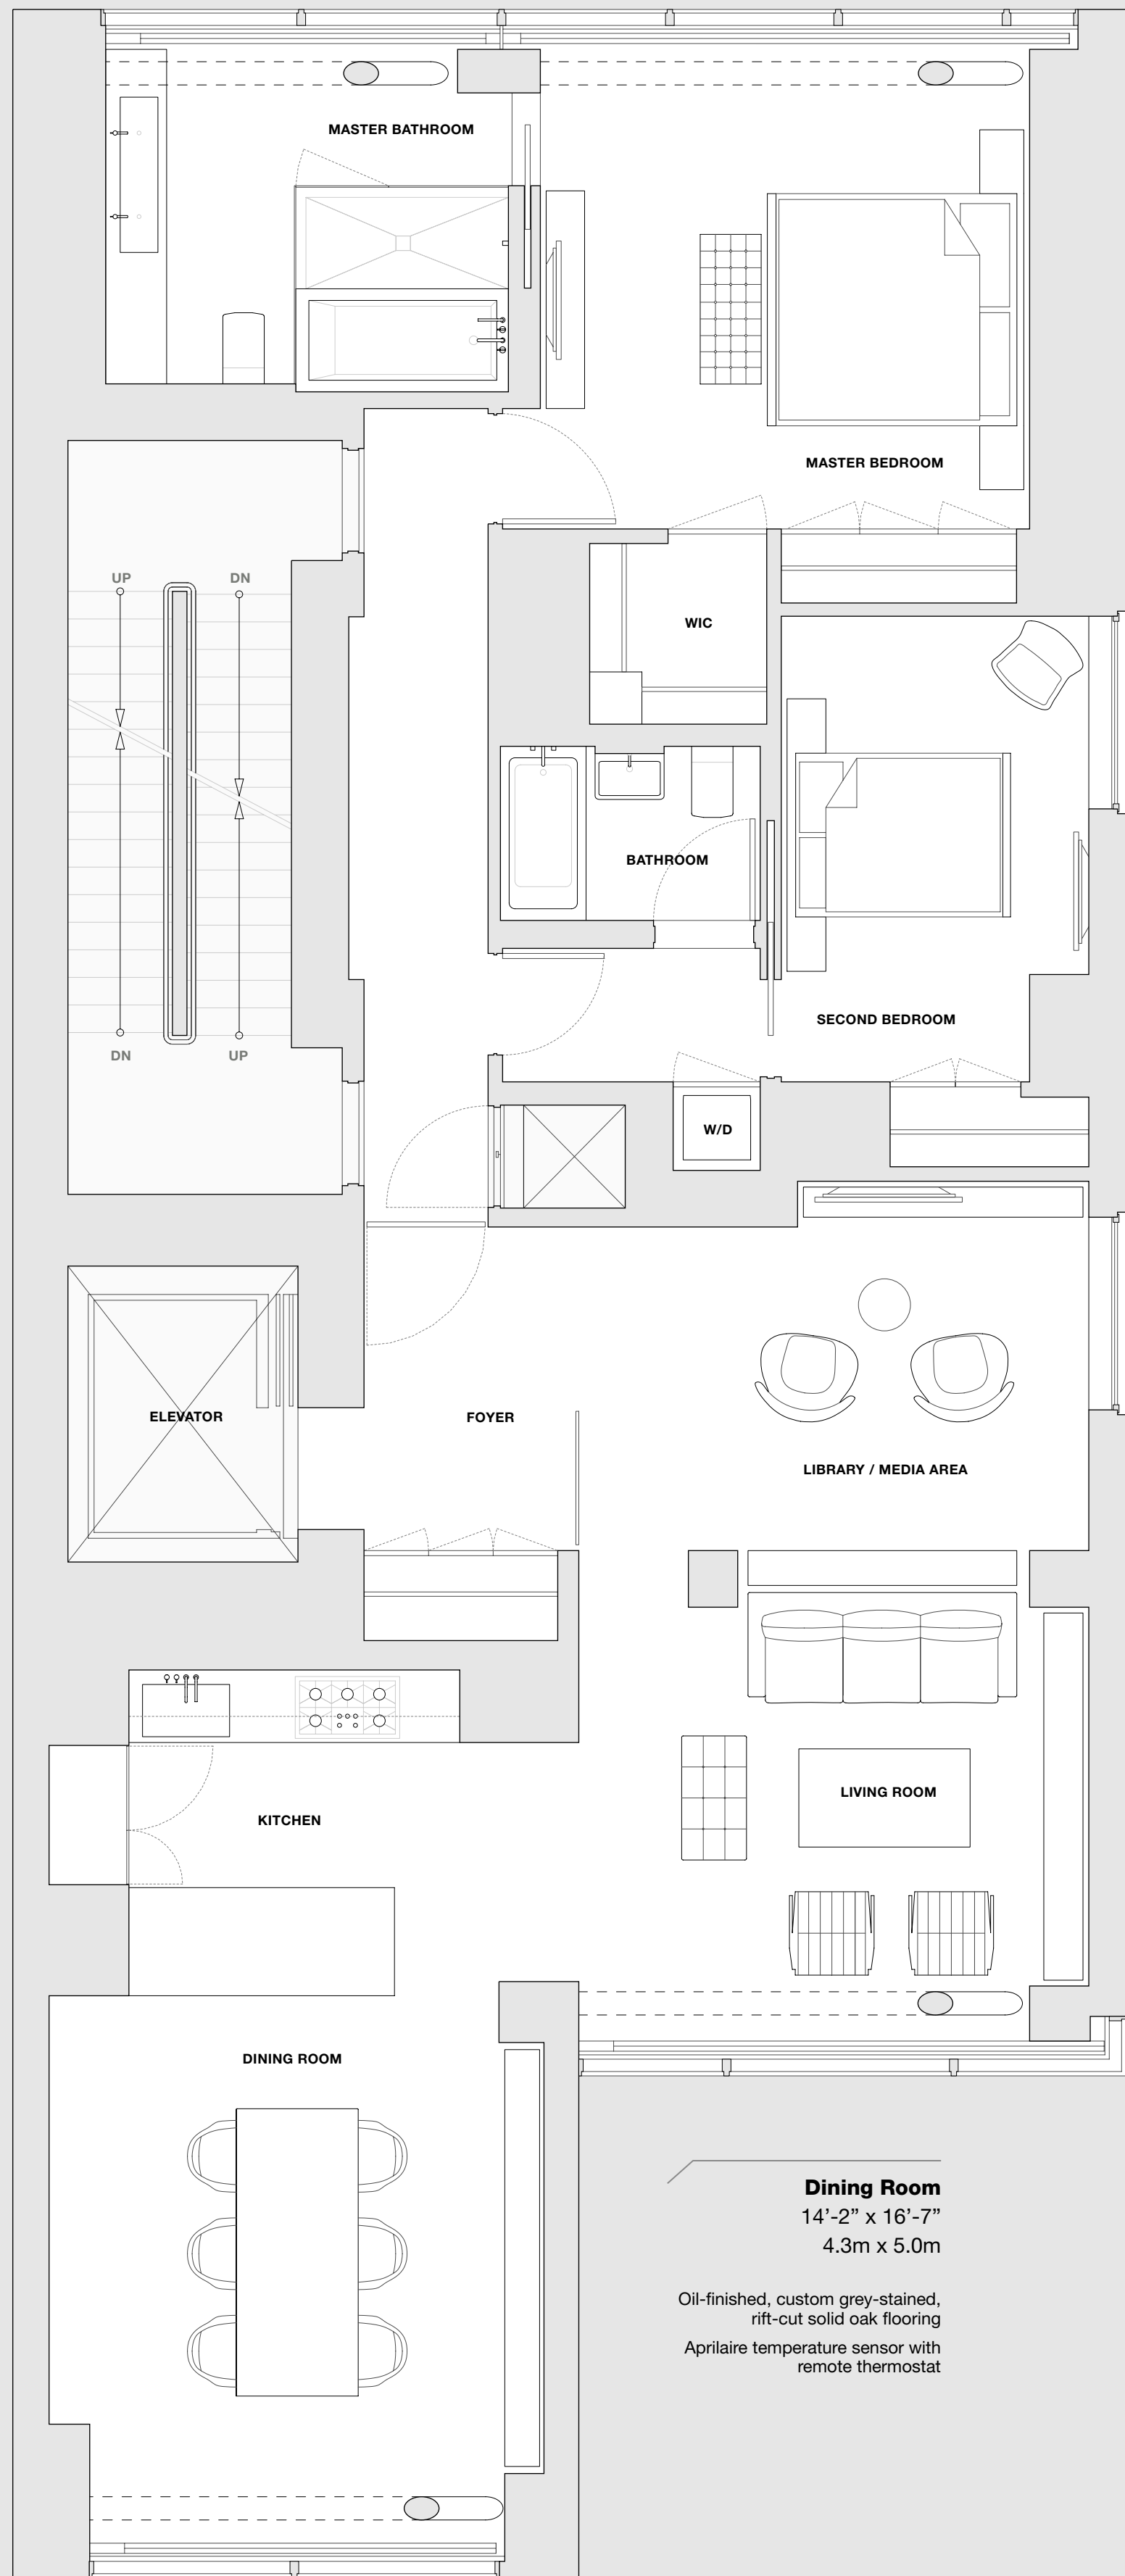

Twenty-Third Street at The High Line
New York City

On-Site Sales Tin
504 West 24th Street
New York, NY 10011
Phone 212 243 HL23
Fax 212 243 4524

www.HL23.com

Full-Floor Residence
Floor Four

1870 SF / 174 SM

2 Bedrooms
2 Baths
Library

Master Bathroom En Suite

11'-7" x 10'-10"
3.5m x 3.3m

- Paonazzo marble slab feature wall
- Honed-stone slab floors
- Integrated Corian sink and vanity
- Wet-room with Boffi "Swim" tub and Paonazzo marble slab clad shower with low-iron frameless glass
- Vola chrome faucets with one-handle mixer
- Lefroy Brooks 8" showerhead with projected arm
- Duravit Caro wall-mounted toilet
- Aprilaire temperature sensor with remote thermostat
- Nuheat floor heating system
- Floor-to-ceiling glass with operable window and bottom up shade for privacy

Kitchen

11'-9" x 9'-4"
3.6m x 2.8m

- Miele 30" natural gas cooktop with stainless steel knobs
- Miele 30" single stainless steel oven with classic door handle
- Miele speed oven
- Miele fully integrated dishwasher
- Miele 30" refrigerator column
- Miele 18" freezer column
- Custom-designed and built Poliform cabinetry with integrated pulls
- Corian countertops
- Vola one-handle mixer with double swivel spout polished chrome faucet
- Separate Vola pull-out hand spray
- Blanco stainless steel sink
- Gaggenau 36" exhaust visor hood with metal filter
- Stainless steel food waste disposal
- Oil-finished, custom grey-stained, rift-cut solid oak flooring

Master Bedroom

14'-0" x 14'-10"
4.2m x 4.5m

- Oil-finished, custom grey-stained, rift-cut solid oak flooring
- Aprilaire temperature sensor with remote thermostat
- Walk-in-closet

Bathroom

7'-5" x 5'-0"
2.2m x 1.5m