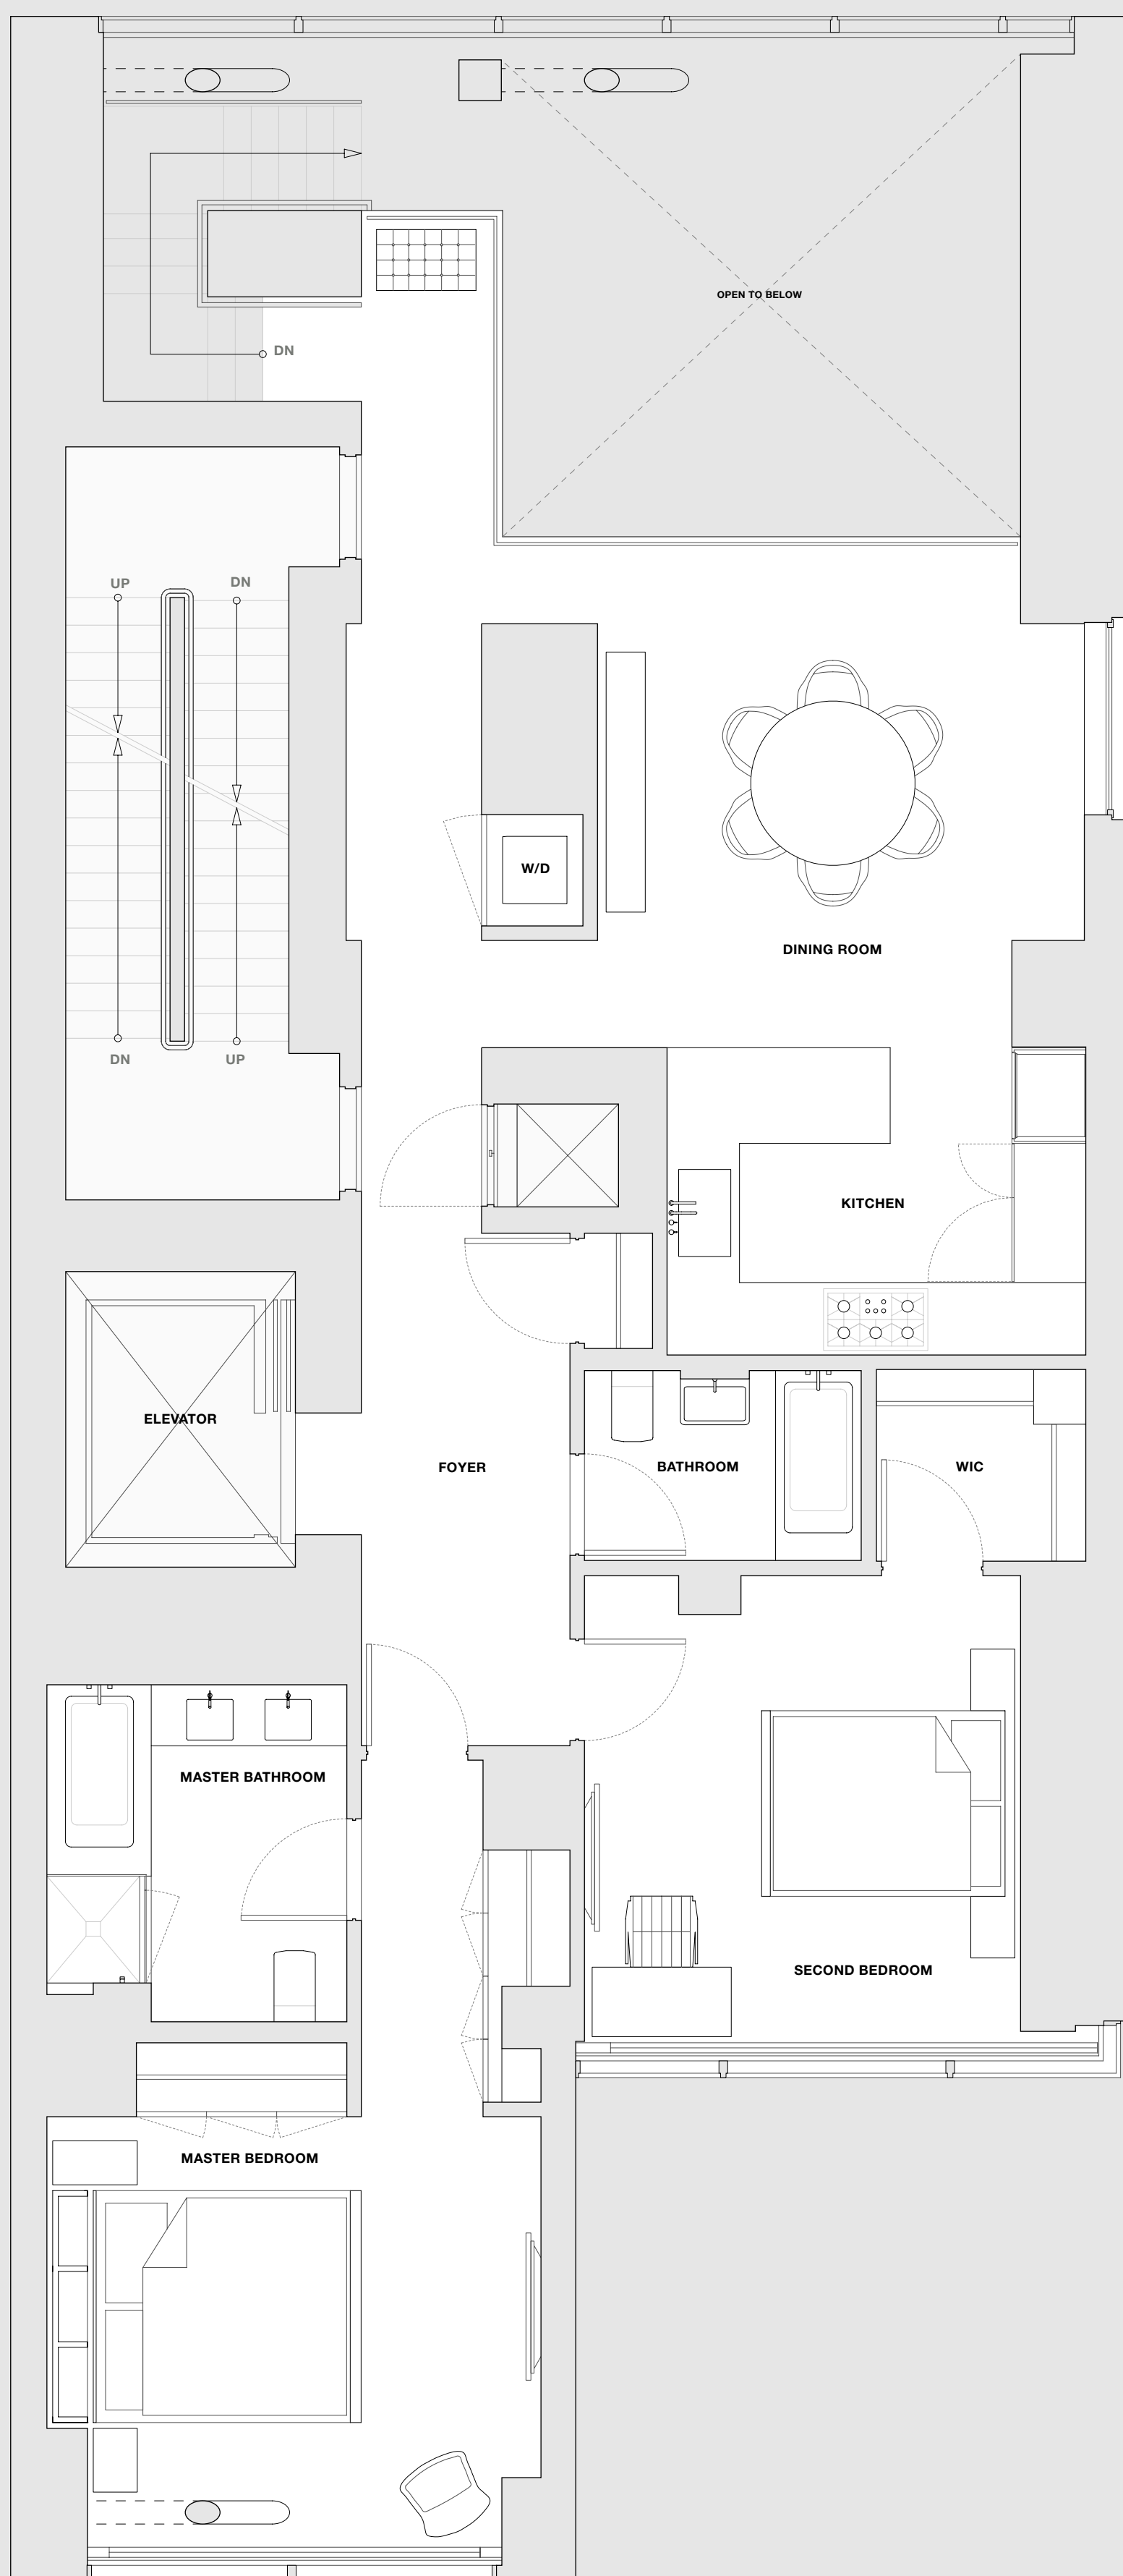

Master Bedroom

14'-2" x 13'-3"
4.3m x 4.0m

Additional Features

03
02

STREET LEVEL

SCALE 1/4" = 1'