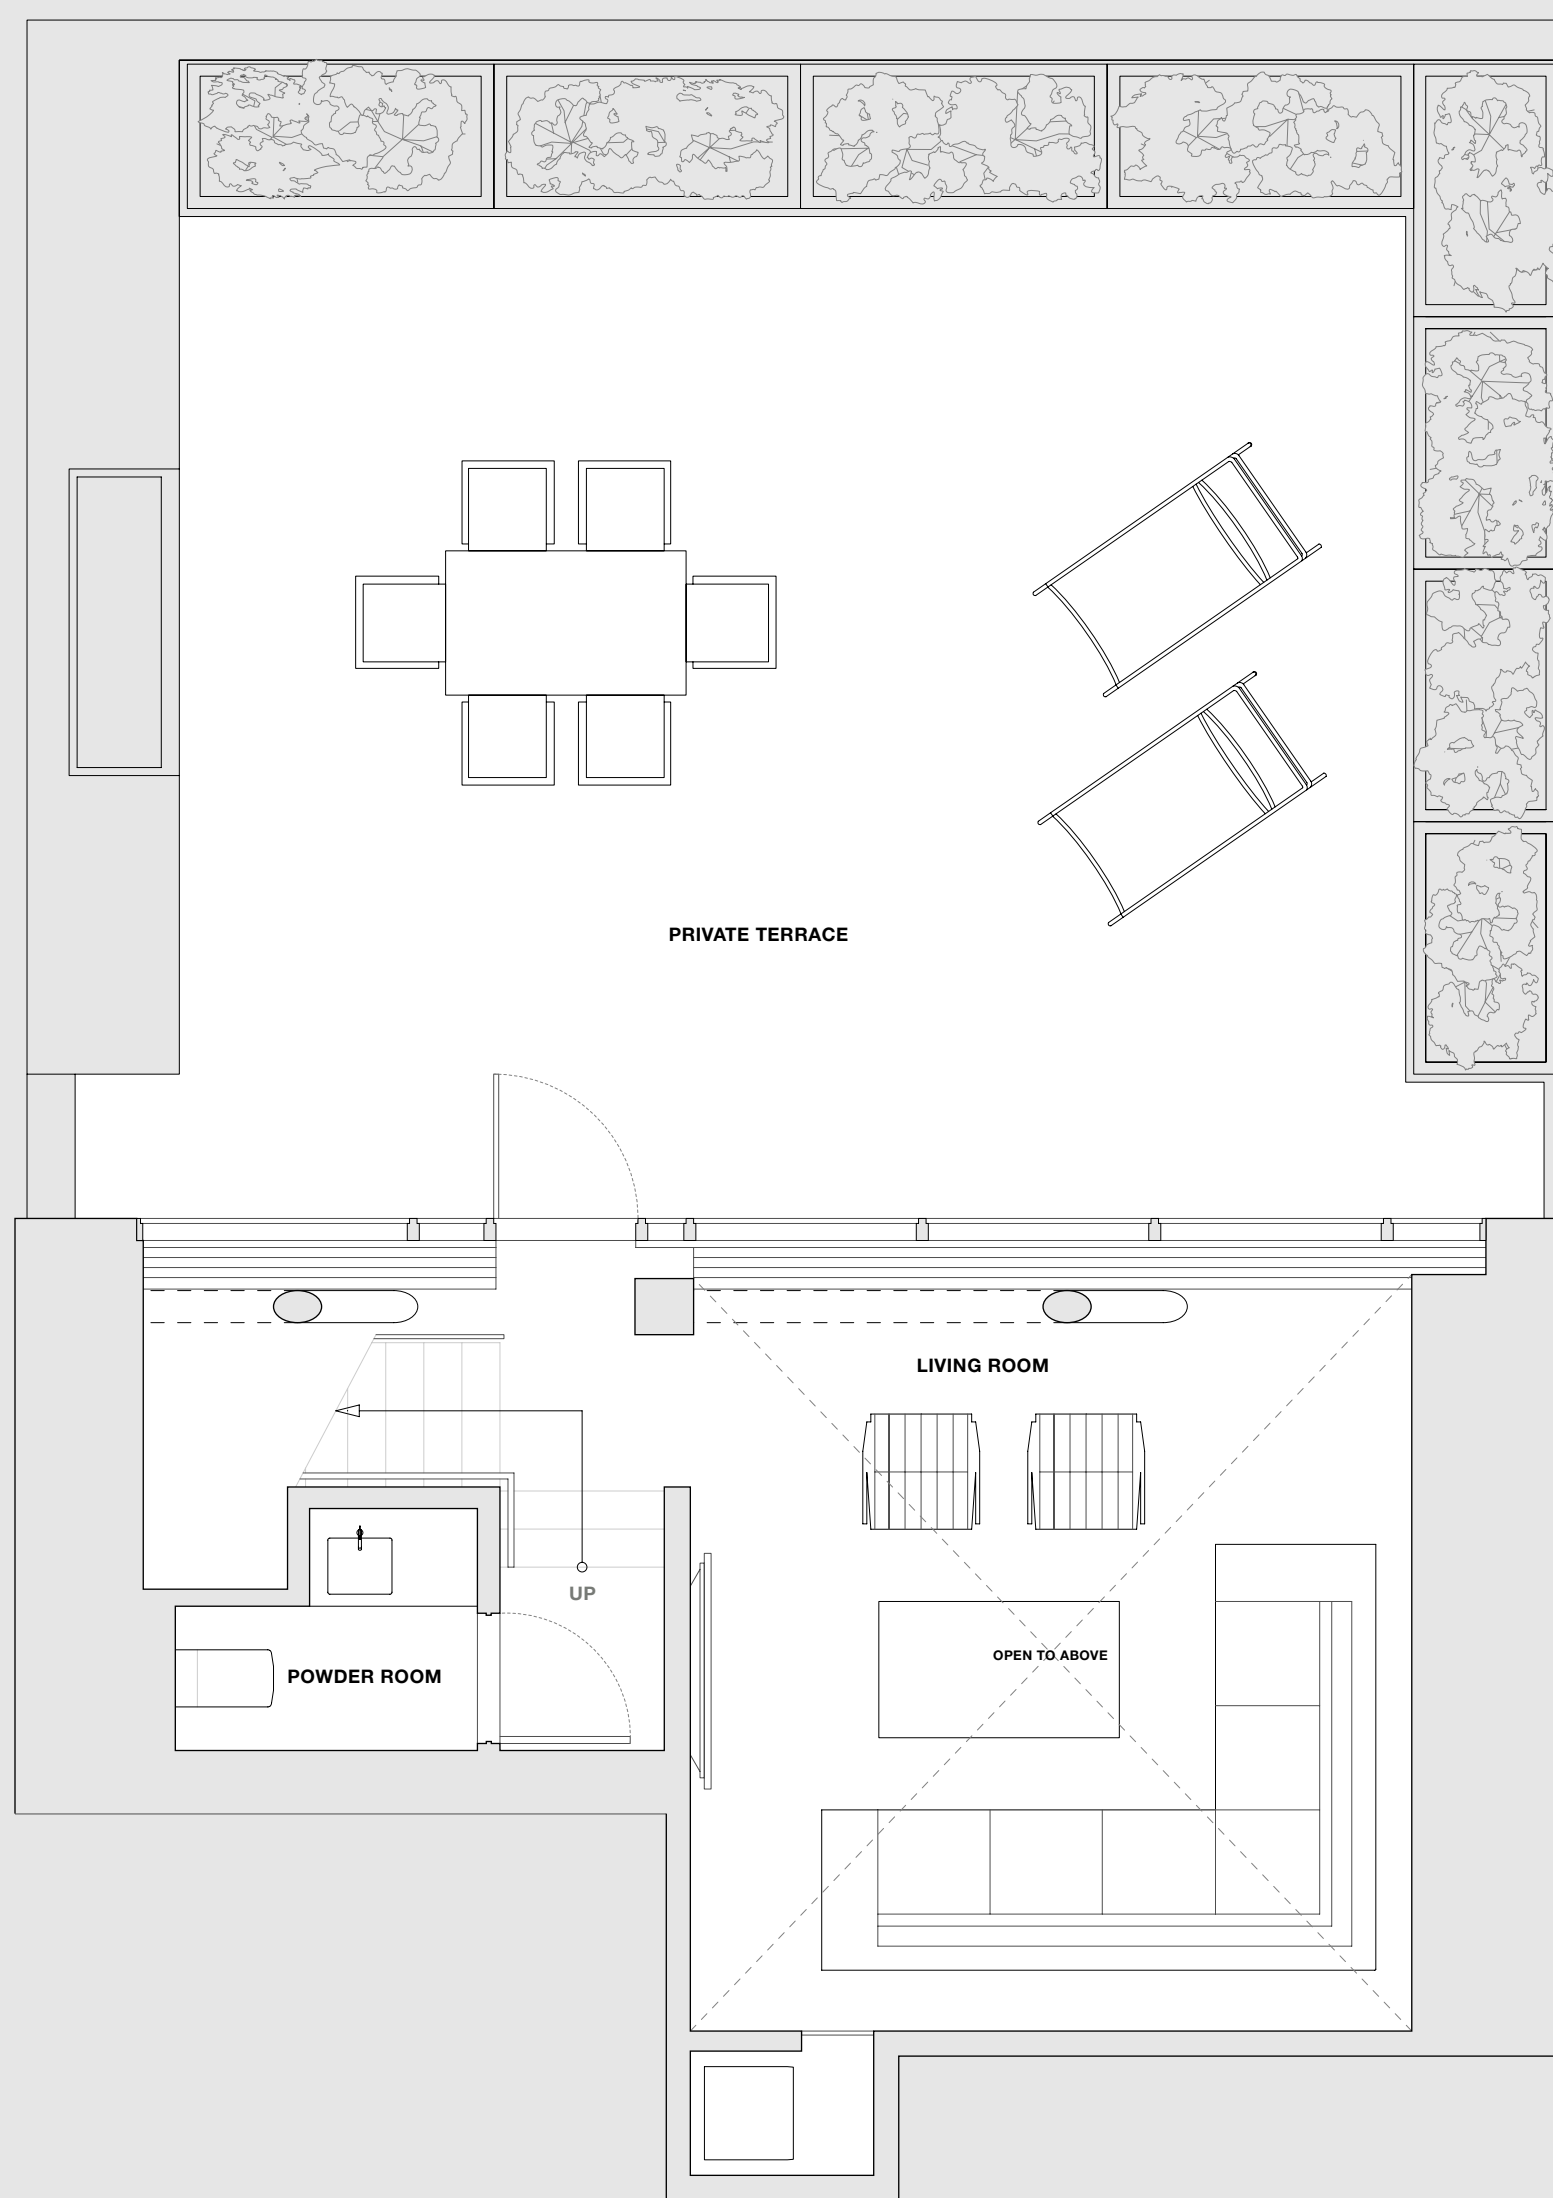

Duplex Residence Floors Two and Three

2044 SF / 190 SM
Terrace: 711 SF / 66 SM

2 Bedrooms
2.5 Baths
Private Terrace

Terrace

28'-8" x 24'-1"
8.7m x 7.3m

Custom-cut, open joint,
pedestal mounted pavers
Planters with custom cladding

Powder Room

6'-3" x 5'-0"
1.9m x 1.5m

Mutina porcelain tile-clad
walls
Honed-stone floor
Integrated Corian sink and
vanity
Vola chrome faucets with
one-handle mixer
Duravit Caro wall-mounted
toilet

Living Room

15'-0" x 16'-9"
4.5m x 5.1m

17'-4" ceiling height
Oil-finished, custom grey-stained,
rift-cut solid oak flooring
Aprilaire temperature sensor with
remote thermostat

Dining Room

14'-0" x 14'-8"
4.2m x 4.4m

Kitchen

12'-0" x 8'-10"
3.6m x 2.4m

Miele 36" natural gas cooktop with
stainless steel knobs
Miele 30" single stainless steel
oven with classic door handle
Miele speed oven
Miele fully integrated dishwasher
Miele 30" refrigerator column
Miele 18" freezer column
Custom-designed and built
Poliform cabinetry with
integrated pulls
Corian countertops
Vola one-handle mixer with double
swivel spout polished
chrome faucet
Separate Vola pull-out hand spray
Blanco stainless steel sink
Gaggenau 36" exhaust visor hood
with metal filter
Stainless steel food waste disposal
Oil-finished, custom grey-stained,
rift-cut solid oak flooring

Bathroom

8'-0" x 5'-5"
2.4m x 1.6m

Stone-clad walls
Honed-stone floors
Duravit vanity with chrome
pop-up drain
Vola chrome faucets with
one-handle mixer
Zuma tub
Vola Thermostatic mixer and
showerhead
Duravit Caro wall-mounted toilet

Second Bedroom

12'-6" x 14'-4"
3.8m x 4.3m

Oil-finished, custom grey-stained,
rift-cut solid oak flooring
Aprilaire temperature sensor with
remote thermostat
Large walk-in-closet

Master Bathroom En Suite

8'-7" x 9'-8"
2.6m x 2.9m

Paonazzo marble slab feature
wall
Honed-stone slab floors
Custom-integrated Corian sink
and vanity
Boffi "Swim" tub
Separate Paonazzo marble-
clad shower with low-iron acid
etched frameless glass
enclosure
Vola chrome faucets with
one-handle mixer
Lefroy Brooks 8" showerhead
with projected arm
Duravit Caro wall-mounted
toilet
Aprilaire temperature sensor
with remote thermostat
Nuheat floor heating system